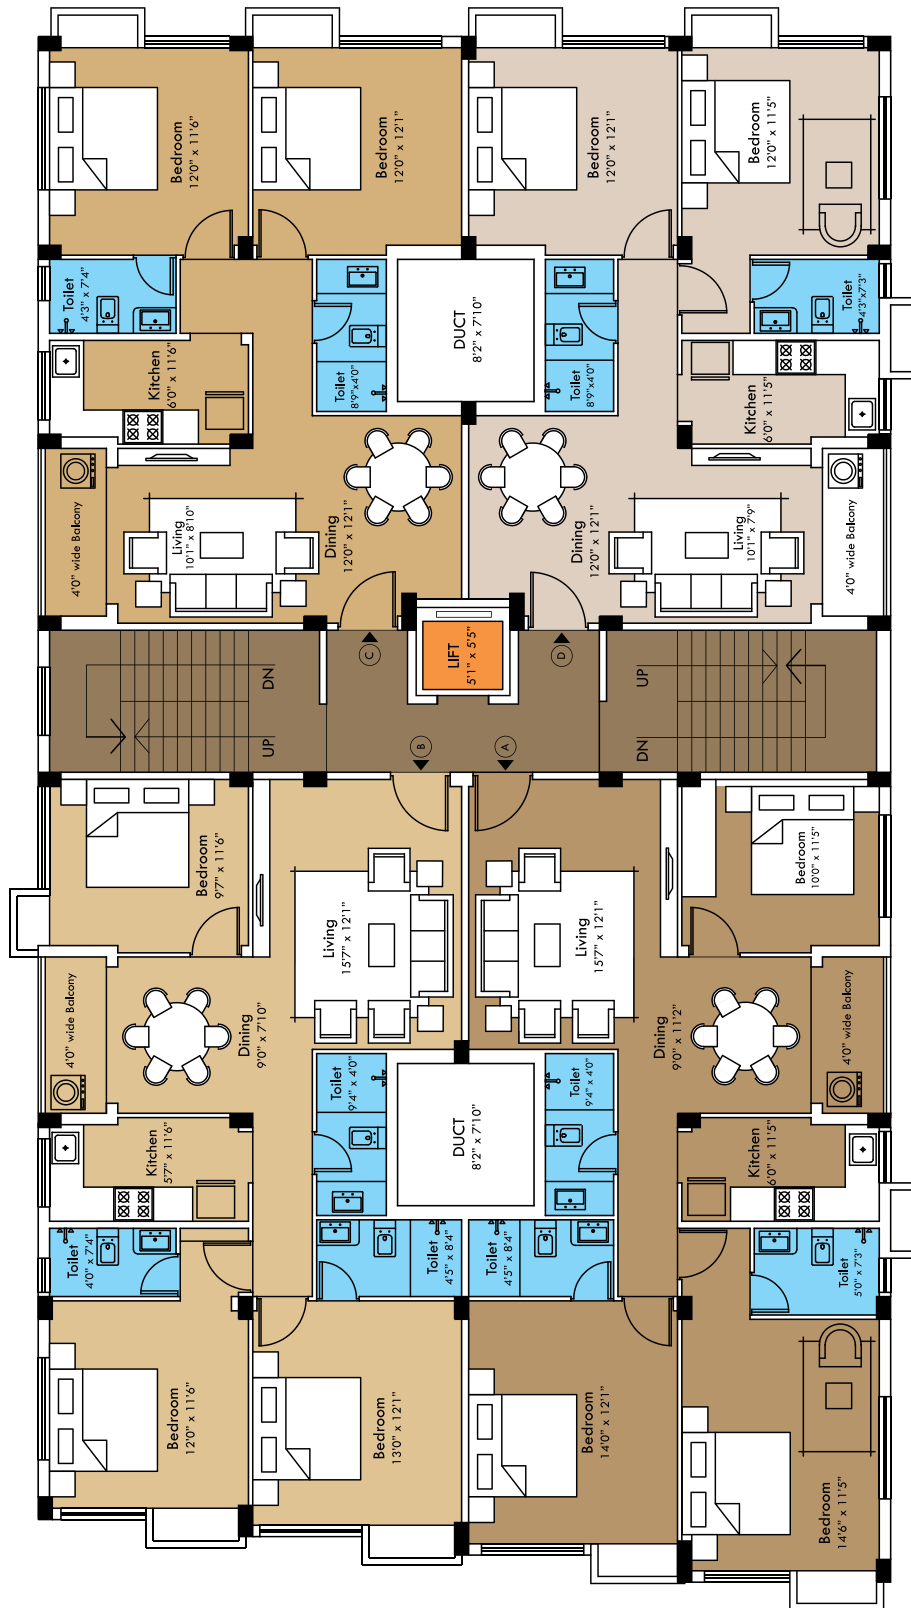

Typical Floor Plan (1st to 5th)

Size Index

Flat	BHK	SBU(sft.)
A	3	1481
B	3	1425
C	2	1099
D	2	1095